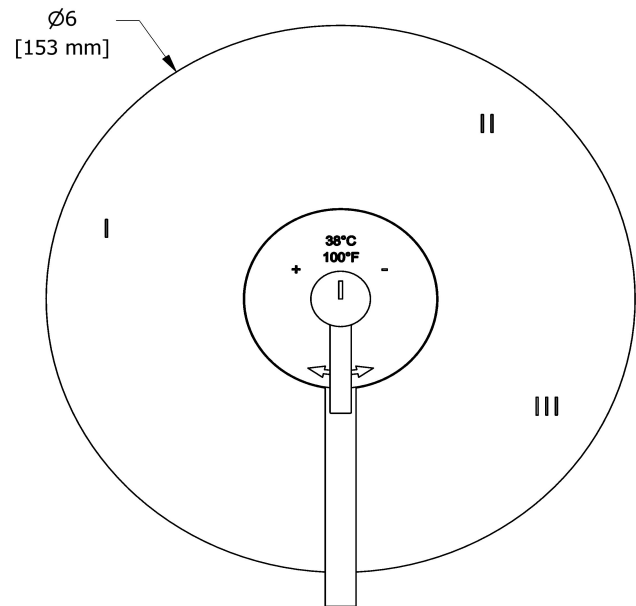

Specifications

Descriptions

- Trim only
- 6 positions (OFF, 1, 1 and 2, 2, 2 and 3, 3) share
- R45, R45-SPEX or R45-EX rough required to complete
- Thermostatic/pressure balance coaxial cartridge with check valves

Available colors

- C : Chrome
- BN : Brushed Nickel (PVD)

Certifications

- CSA B125.1
- ASME A112.18.1
- ASSE 1016
- CMR248 Approval
- ADA

3-way Type T/P coaxial valve trim
TCSTM45

Sizes, models and finishes may differ from those presented.