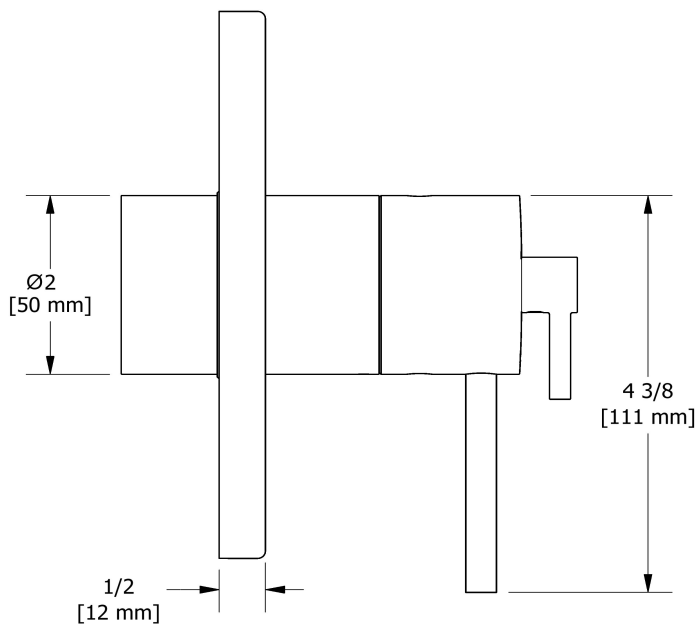

Specifications

Descriptions

- Trim only
- 6 positions (OFF, 1, 1 and 2, 2, 2 and 3, 3) share
- R45, R45-SPEX or R45-EX rough required to complete
- Thermostatic/pressure balance coaxial cartridge with check valves

Available colors

- C : Chrome
- BN : Brushed Nickel (PVD)

Certifications

- CSA B125.1
- ASME A112.18.1
- ASSE 1016
- CMR248 Approval
- ADA

3-way Type T/P coaxial valve trim
TCSTM45

Sizes, models and finishes may differ from those presented.